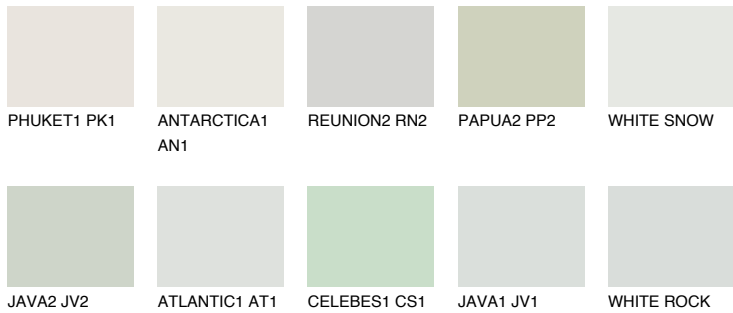

COLOUR DETAILS

WHITE

81% TSR 68%

Matching colours

COLOURS

INTENSE

For more information on plasters and paints, go to www.ceresit.lv

*The presented colours refer to plasters and paints offered by Ceresit. Due to the use of digital techniques, the presented colours might not represent the original ones, thus they cannot be considered as a reliable colour presentation. We recommend checking the authentic colour samples.