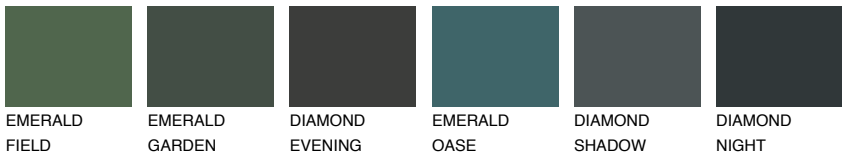

COLOUR DETAILS

WHITE

81% TSR 68%

Matching colours

COLOURS

INTENSE

For more information on plasters and paints, go to www.ceresit.lv

*The presented colours refer to plasters and paints offered by Ceresit. Due to the use of digital techniques, the presented colours might not represent the original ones, thus they cannot be considered as a reliable colour presentation. We recommend checking the authentic colour samples.