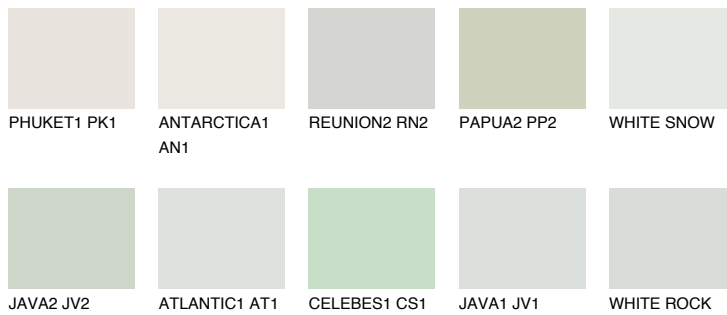

COLOUR DETAILS

WHITE

81% TSR 68%

Matching colours

COLOURS

INTENSE

For more information on plasters and paints, go to www.ceresit.lv

*The presented colours refer to plasters and paints offered by Ceresit. Due to the use of digital techniques, the presented colours might not represent the original ones, thus they cannot be considered as a reliable colour presentation. We recommend checking the authentic colour samples.