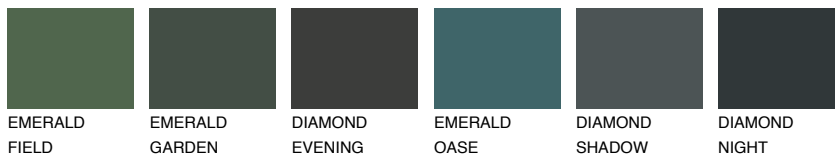

COLOUR DETAILS

WHITE

81% TSR 68%

Matching colours

COLOURS

INTENSE

For more information on plasters and paints, go to www.ceresit.lv

*The presented colours refer to plasters and paints offered by Ceresit. Due to the use of digital techniques, the presented colours might not represent the original ones, thus they cannot be considered as a reliable colour presentation. We recommend checking the authentic colour samples.