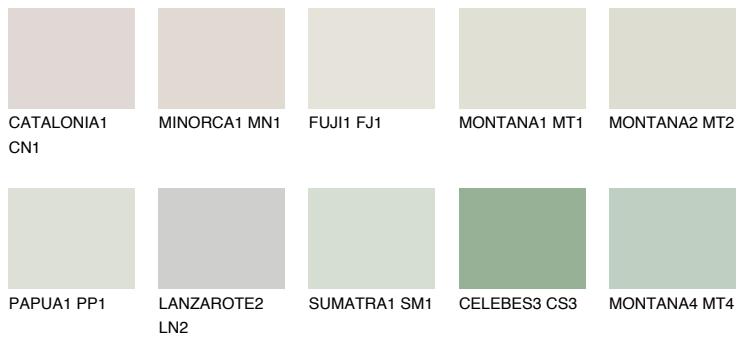

COLOUR DETAILS

WHITE DESERT

82% TSR 74%

Matching colours

COLOURS

INTENSE

For more information on plasters and paints, go to www.ceresit.lv

*The presented colours refer to plasters and paints offered by Ceresit. Due to the use of digital techniques, the presented colours might not represent the original ones, thus they cannot be considered as a reliable colour presentation. We recommend checking the authentic colour samples.