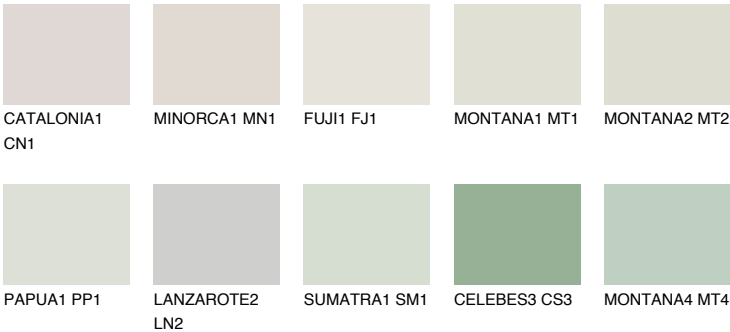

COLOUR DETAILS

WHITE DESERT

82% TSR 74%

Matching colours

COLOURS

INTENSE

For more information on plasters and paints, go to www.ceresit.lv

*The presented colours refer to plasters and paints offered by Ceresit. Due to the use of digital techniques, the presented colours might not represent the original ones, thus they cannot be considered as a reliable colour presentation. We recommend checking the authentic colour samples.