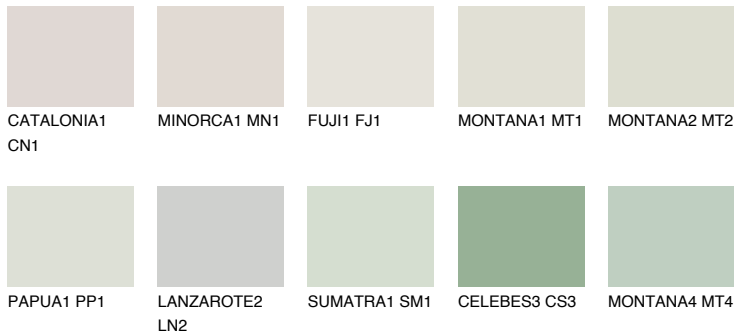

# COLOUR DETAILS

## WHITE DESERT

82% TSR 74%

### Matching colours

#### COLOURS