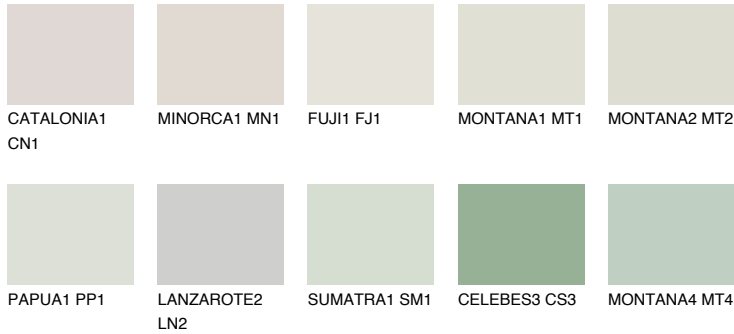

# COLOUR DETAILS

## WHITE DESERT

82% TSR 74%

### Matching colours

#### COLOURS