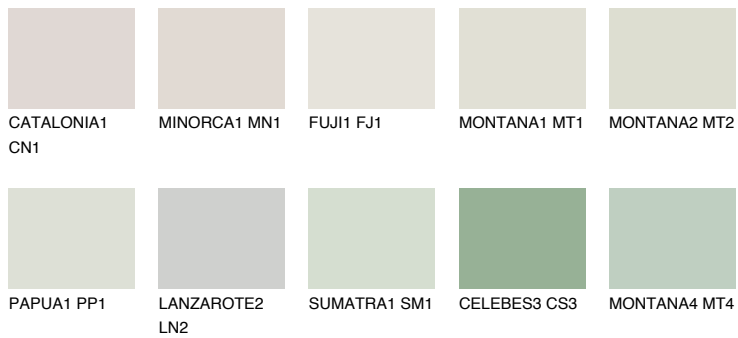

# COLOUR DETAILS

## WHITE DESERT

82% TSR 74%

### Matching colours

#### COLOURS