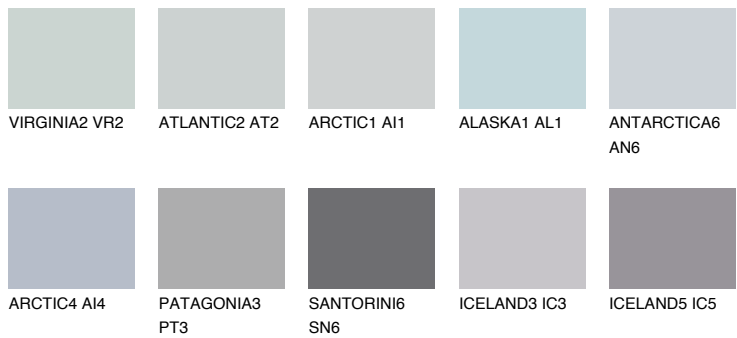

COLOUR DETAILS

BERMUDAS1 BM1

66% **TSR** 67%

Matching colours

COLOURS

INTENSE

For more information on plasters and paints, go to www.ceresit.lv

*The presented colours refer to plasters and paints offered by Ceresit. Due to the use of digital techniques, the presented colours might not represent the original ones, thus they cannot be considered as a reliable colour presentation. We recommend checking the authentic colour samples.