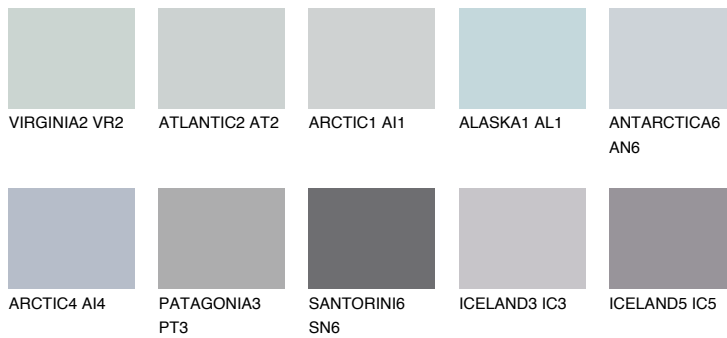

COLOUR DETAILS

BERMUDAS1 BM1

66% **TSR** 67%

Matching colours

COLOURS

INTENSE

For more information on plasters and paints, go to www.ceresit.lv

*The presented colours refer to plasters and paints offered by Ceresit. Due to the use of digital techniques, the presented colours might not represent the original ones, thus they cannot be considered as a reliable colour presentation. We recommend checking the authentic colour samples.