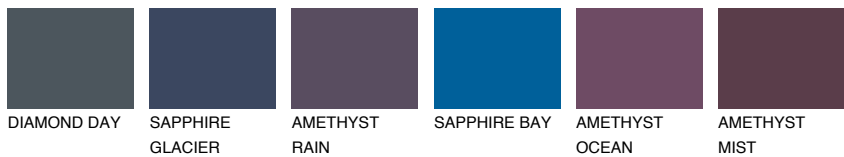

WHITE ICE

79% **TSR** 70%

Matching colours

COLOURS

INTENSE

For more information on plasters and paints, go to www.ceresit.lv

*The presented colours refer to plasters and paints offered by Ceresit. Due to the use of digital techniques, the presented colours might not represent the original ones, thus they cannot be considered as a reliable colour presentation. We recommend checking the authentic colour samples.