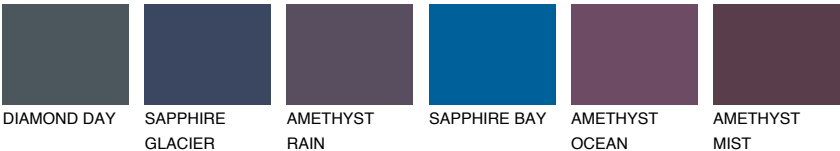

WHITE ICE

79% **TSR** 70%

Matching colours

COLOURS

INTENSE

For more information on plasters and paints, go to www.ceresit.lv

*The presented colours refer to plasters and paints offered by Ceresit. Due to the use of digital techniques, the presented colours might not represent the original ones, thus they cannot be considered as a reliable colour presentation. We recommend checking the authentic colour samples.