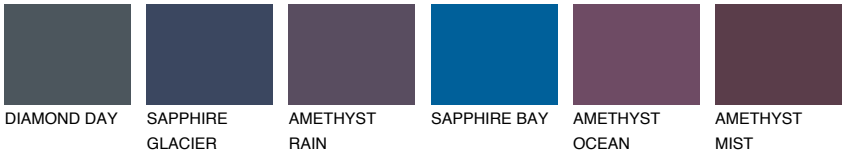

WHITE ICE

79% **TSR** 70%

Matching colours

COLOURS

INTENSE

For more information on plasters and paints, go to www.ceresit.lv

*The presented colours refer to plasters and paints offered by Ceresit. Due to the use of digital techniques, the presented colours might not represent the original ones, thus they cannot be considered as a reliable colour presentation. We recommend checking the authentic colour samples.