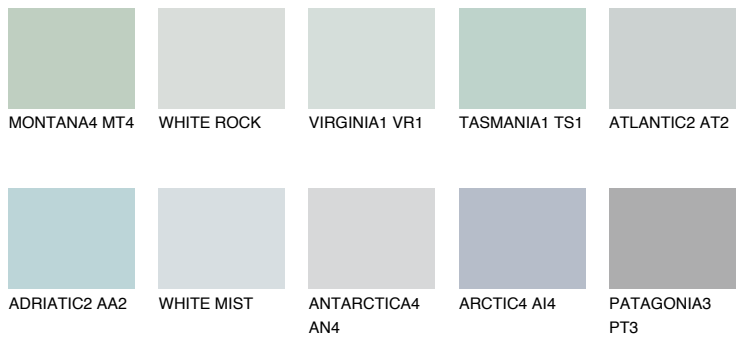

WHITE ICE

79% **TSR** 70%

Matching colours

COLOURS

INTENSE

For more information on plasters and paints, go to www.ceresit.lv

*The presented colours refer to plasters and paints offered by Ceresit. Due to the use of digital techniques, the presented colours might not represent the original ones, thus they cannot be considered as a reliable colour presentation. We recommend checking the authentic colour samples.