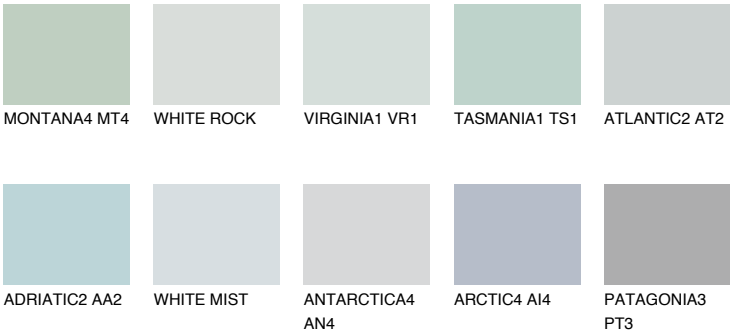

# COLOUR DETAILS

## WHITE ICE

79% **TSR** 70%

### Matching colours

#### COLOURS