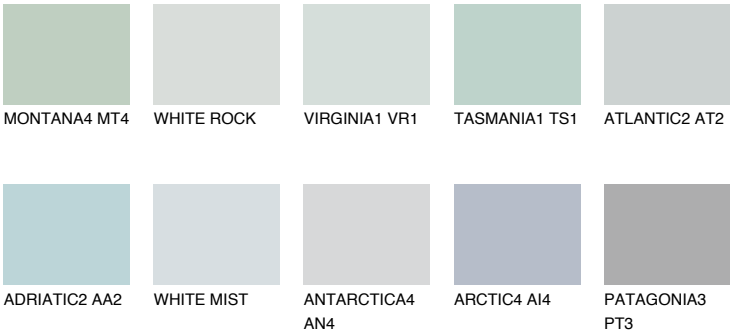

WHITE ICE

79% **TSR** 70%

Matching colours

COLOURS

INTENSE

For more information on plasters and paints, go to www.ceresit.lv

*The presented colours refer to plasters and paints offered by Ceresit. Due to the use of digital techniques, the presented colours might not represent the original ones, thus they cannot be considered as a reliable colour presentation. We recommend checking the authentic colour samples.