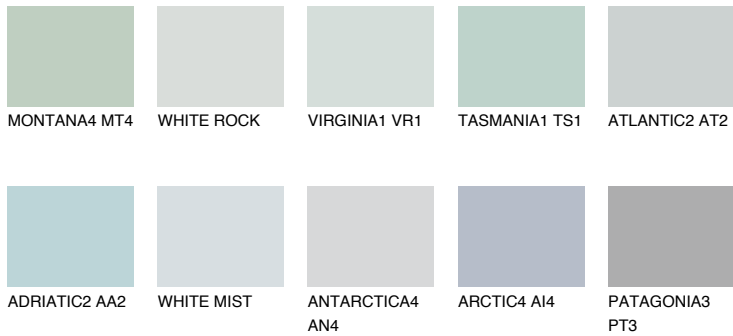

COLOUR DETAILS

WHITE ICE

79% **TSR** 70%

Matching colours

COLOURS

INTENSE

For more information on plasters and paints, go to www.ceresit.lv

*The presented colours refer to plasters and paints offered by Ceresit. Due to the use of digital techniques, the presented colours might not represent the original ones, thus they cannot be considered as a reliable colour presentation. We recommend checking the authentic colour samples.