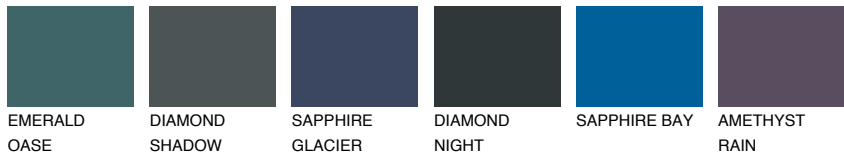

COLOUR DETAILS

WHITE ROCK

74% TSR 65%

Matching colours

COLOURS

INTENSE

For more information on plasters and paints, go to www.ceresit.lv

*The presented colours refer to plasters and paints offered by Ceresit. Due to the use of digital techniques, the presented colours might not represent the original ones, thus they cannot be considered as a reliable colour presentation. We recommend checking the authentic colour samples.