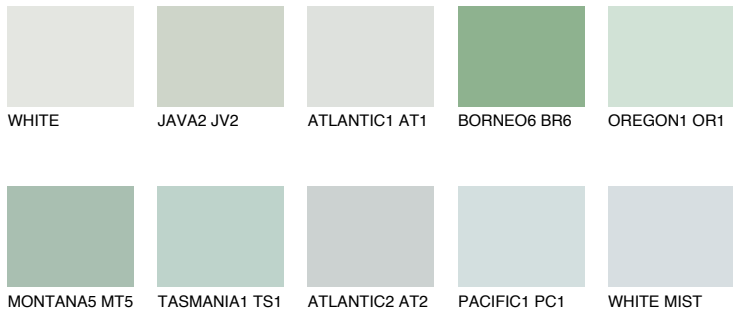

# COLOUR DETAILS

## WHITE ROCK

74% TSR 65%

### Matching colours

#### COLOURS