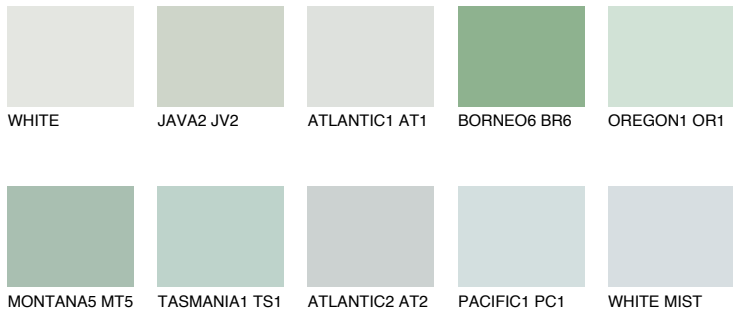

COLOUR DETAILS

WHITE ROCK

74% TSR 65%

Matching colours

COLOURS

INTENSE

For more information on plasters and paints, go to www.ceresit.lv

*The presented colours refer to plasters and paints offered by Ceresit. Due to the use of digital techniques, the presented colours might not represent the original ones, thus they cannot be considered as a reliable colour presentation. We recommend checking the authentic colour samples.