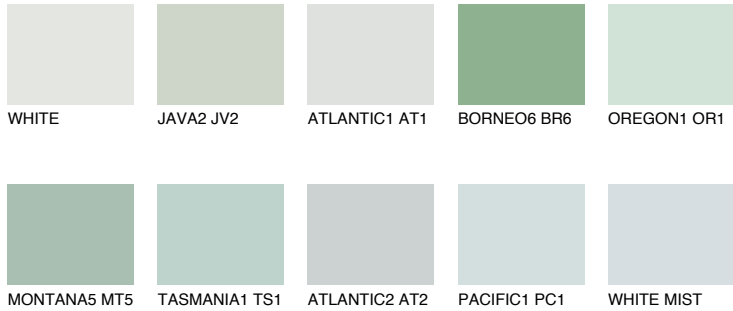

COLOUR DETAILS

WHITE ROCK

74% TSR 65%

Matching colours

COLOURS

INTENSE

For more information on plasters and paints, go to www.ceresit.lv

*The presented colours refer to plasters and paints offered by Ceresit. Due to the use of digital techniques, the presented colours might not represent the original ones, thus they cannot be considered as a reliable colour presentation. We recommend checking the authentic colour samples.