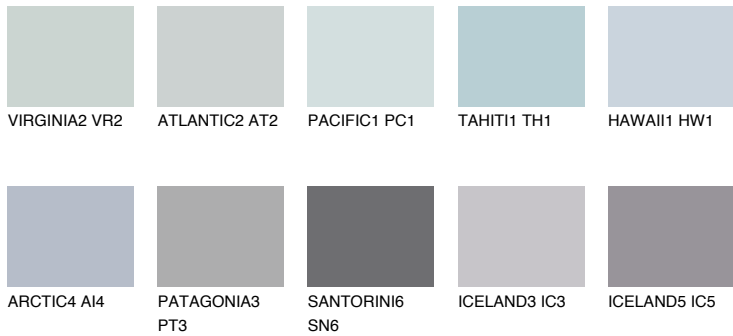

COLOUR DETAILS

BERMUDAS2 BM2

58% **TSR** 57%

Matching colours

COLOURS

INTENSE

For more information on plasters and paints, go to www.ceresit.lv

*The presented colours refer to plasters and paints offered by Ceresit. Due to the use of digital techniques, the presented colours might not represent the original ones, thus they cannot be considered as a reliable colour presentation. We recommend checking the authentic colour samples.