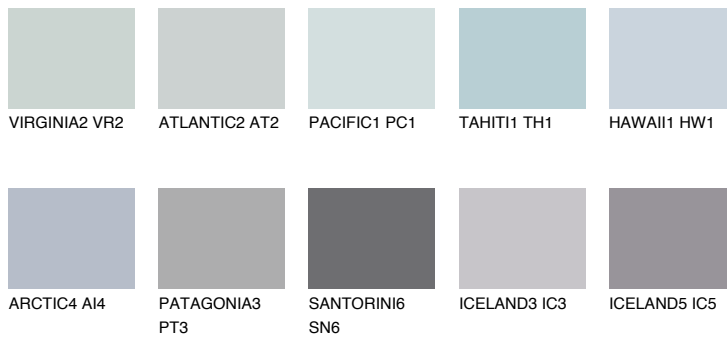

COLOUR DETAILS

BERMUDAS2 BM2

58% **TSR** 57%

Matching colours

COLOURS

INTENSE

For more information on plasters and paints, go to www.ceresit.lv

*The presented colours refer to plasters and paints offered by Ceresit. Due to the use of digital techniques, the presented colours might not represent the original ones, thus they cannot be considered as a reliable colour presentation. We recommend checking the authentic colour samples.