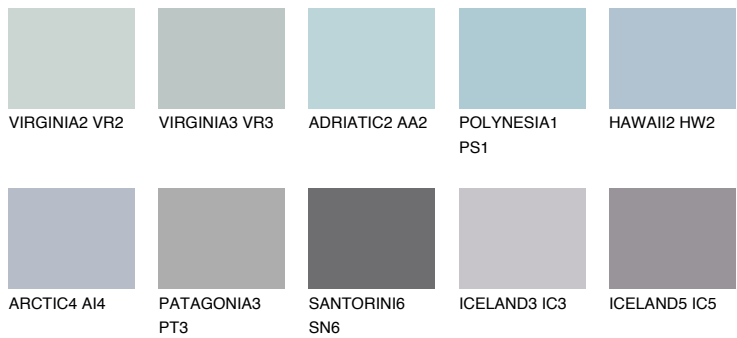

COLOUR DETAILS

BERMUDAS3 BM3

41% TSR 42%

Matching colours

COLOURS

INTENSE

For more information on plasters and paints, go to www.ceresit.lv

*The presented colours refer to plasters and paints offered by Ceresit. Due to the use of digital techniques, the presented colours might not represent the original ones, thus they cannot be considered as a reliable colour presentation. We recommend checking the authentic colour samples.