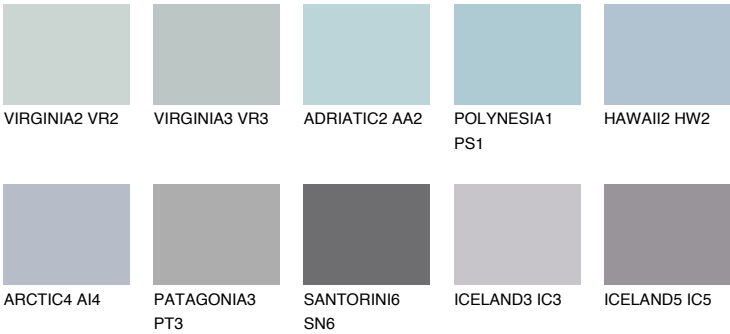

BERMUDAS3 BM3

☀ 41% **TSR** 42%

Matching colours

COLOURS

INTENSE

For more information on plasters and paints, go to www.ceresit.lv

*The presented colours refer to plasters and paints offered by Ceresit. Due to the use of digital techniques, the presented colours might not represent the original ones, thus they cannot be considered as a reliable colour presentation. We recommend checking the authentic colour samples.