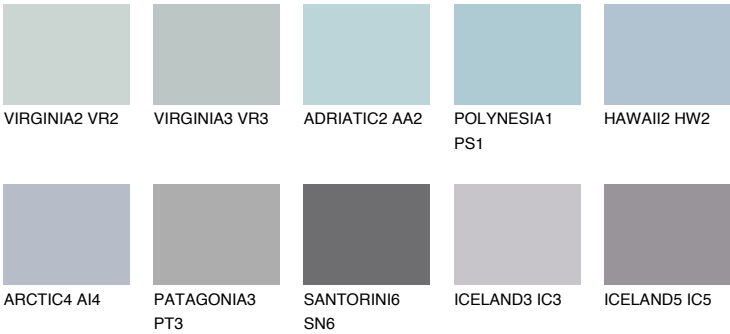

BERMUDAS3 BM3

41% TSR 42%

Matching colours

COLOURS

INTENSE

For more information on plasters and paints, go to www.ceresit.lv

*The presented colours refer to plasters and paints offered by Ceresit. Due to the use of digital techniques, the presented colours might not represent the original ones, thus they cannot be considered as a reliable colour presentation. We recommend checking the authentic colour samples.