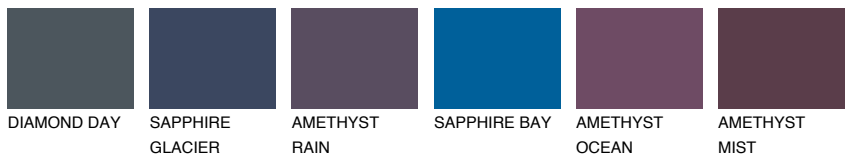

BERMUDAS4 BM4

☀ 28% **TSR** 27%

Matching colours

COLOURS

INTENSE

For more information on plasters and paints, go to www.ceresit.lv

*The presented colours refer to plasters and paints offered by Ceresit. Due to the use of digital techniques, the presented colours might not represent the original ones, thus they cannot be considered as a reliable colour presentation. We recommend checking the authentic colour samples.