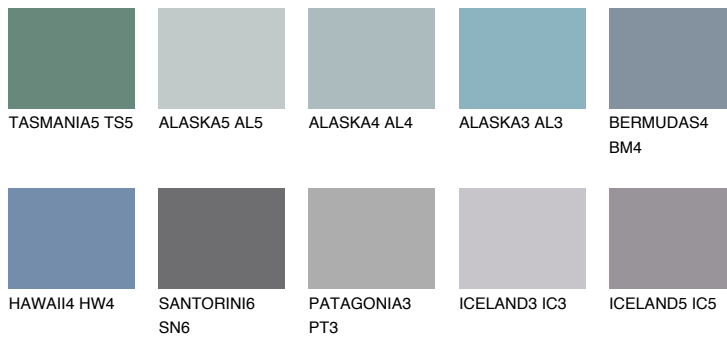

COLOUR DETAILS

BERMUDAS5 BM5

☀ 21% **TSR** 23%

Matching colours

COLOURS

INTENSE

For more information on plasters and paints, go to www.ceresit.lv

*The presented colours refer to plasters and paints offered by Ceresit. Due to the use of digital techniques, the presented colours might not represent the original ones, thus they cannot be considered as a reliable colour presentation. We recommend checking the authentic colour samples.