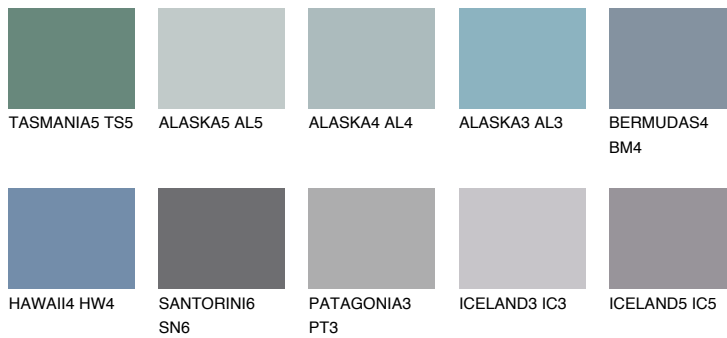

COLOUR DETAILS

BERMUDAS5 BM5

☀ 21% **TSR 23%**

Matching colours

COLOURS

INTENSE

For more information on plasters and paints, go to www.ceresit.lv

*The presented colours refer to plasters and paints offered by Ceresit. Due to the use of digital techniques, the presented colours might not represent the original ones, thus they cannot be considered as a reliable colour presentation. We recommend checking the authentic colour samples.