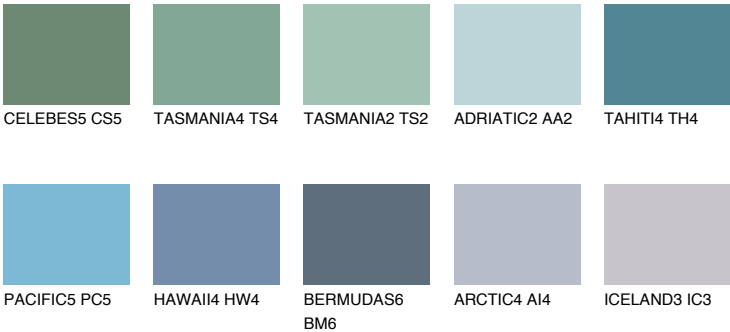

ADRIATIC6 AA6

38% TSR 50%

Matching colours

COLOURS

INTENSE

For more information on plasters and paints, go to www.ceresit.lv

*The presented colours refer to plasters and paints offered by Ceresit. Due to the use of digital techniques, the presented colours might not represent the original ones, thus they cannot be considered as a reliable colour presentation. We recommend checking the authentic colour samples.