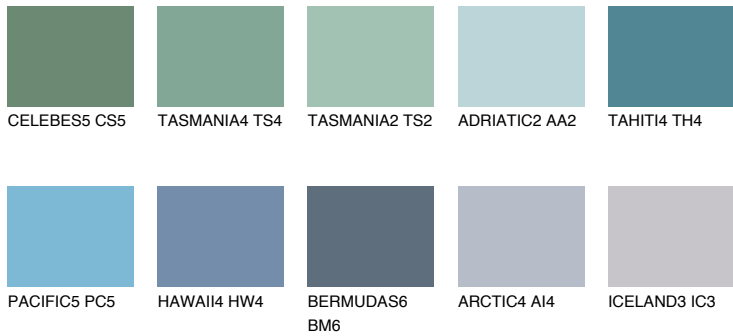

COLOUR DETAILS

ADRIATIC6 AA6

38% TSR 50%

Matching colours

COLOURS

INTENSE

For more information on plasters and paints, go to www.ceresit.lv

*The presented colours refer to plasters and paints offered by Ceresit. Due to the use of digital techniques, the presented colours might not represent the original ones, thus they cannot be considered as a reliable colour presentation. We recommend checking the authentic colour samples.