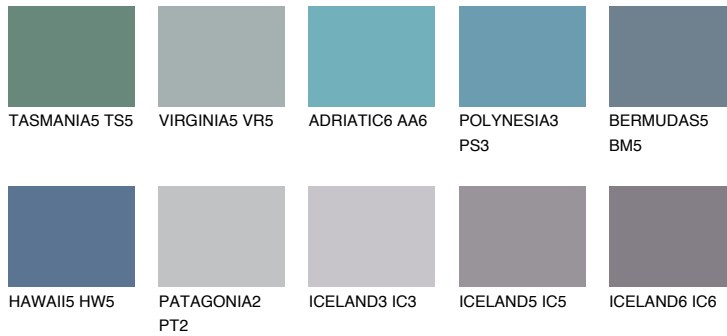

COLOUR DETAILS

BERMUDAS6 BM6

15% **TSR** 15%

Matching colours

COLOURS

INTENSE

For more information on plasters and paints, go to www.ceresit.lv

*The presented colours refer to plasters and paints offered by Ceresit. Due to the use of digital techniques, the presented colours might not represent the original ones, thus they cannot be considered as a reliable colour presentation. We recommend checking the authentic colour samples.