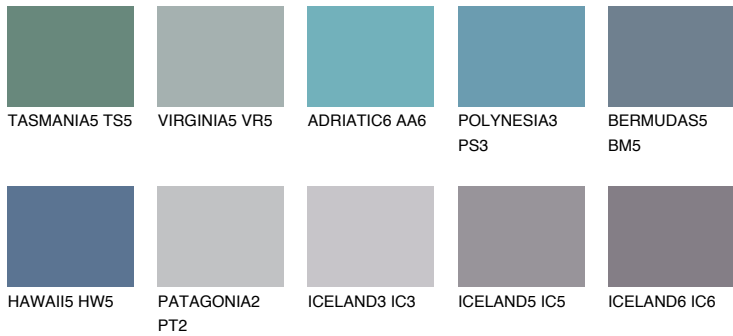

COLOUR DETAILS

BERMUDAS6 BM6

15% **TSR** 15%

Matching colours

COLOURS

INTENSE

For more information on plasters and paints, go to www.ceresit.lv

*The presented colours refer to plasters and paints offered by Ceresit. Due to the use of digital techniques, the presented colours might not represent the original ones, thus they cannot be considered as a reliable colour presentation. We recommend checking the authentic colour samples.