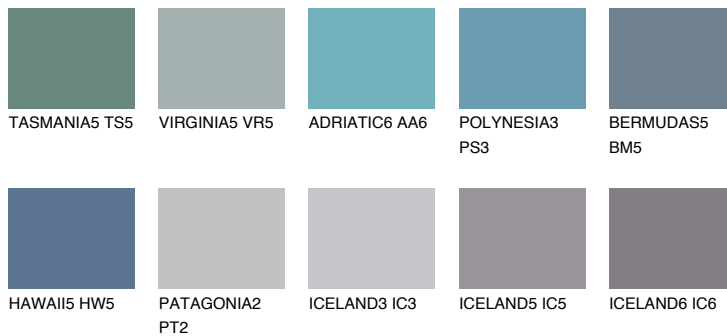

COLOUR DETAILS

BERMUDAS6 BM6

15% **TSR** 15%

Matching colours

COLOURS

INTENSE

For more information on plasters and paints, go to www.ceresit.lv

*The presented colours refer to plasters and paints offered by Ceresit. Due to the use of digital techniques, the presented colours might not represent the original ones, thus they cannot be considered as a reliable colour presentation. We recommend checking the authentic colour samples.