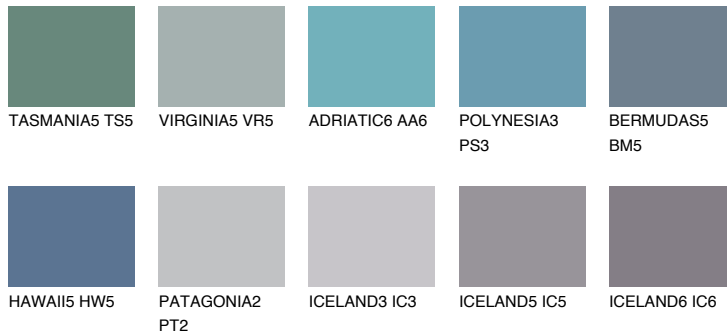

COLOUR DETAILS

BERMUDAS6 BM6

15% **TSR** 15%

Matching colours

COLOURS

INTENSE

For more information on plasters and paints, go to www.ceresit.lv

*The presented colours refer to plasters and paints offered by Ceresit. Due to the use of digital techniques, the presented colours might not represent the original ones, thus they cannot be considered as a reliable colour presentation. We recommend checking the authentic colour samples.