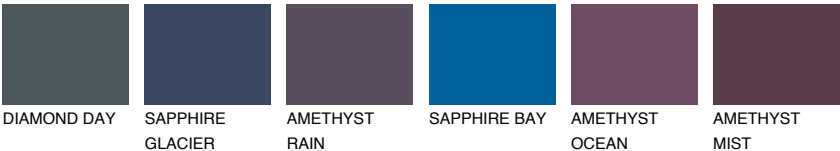

ARCTIC1 AI1

64% **TSR** 61%

Matching colours

COLOURS

INTENSE

For more information on plasters and paints, go to www.ceresit.lv

*The presented colours refer to plasters and paints offered by Ceresit. Due to the use of digital techniques, the presented colours might not represent the original ones, thus they cannot be considered as a reliable colour presentation. We recommend checking the authentic colour samples.