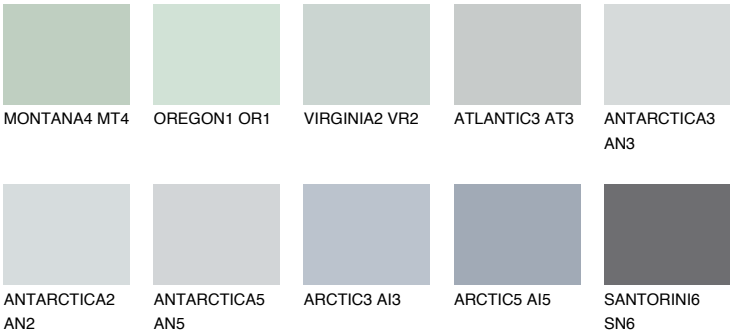

ARCTIC1 AI1

64% **TSR** 61%

Matching colours

COLOURS

INTENSE

For more information on plasters and paints, go to www.ceresit.lv

*The presented colours refer to plasters and paints offered by Ceresit. Due to the use of digital techniques, the presented colours might not represent the original ones, thus they cannot be considered as a reliable colour presentation. We recommend checking the authentic colour samples.