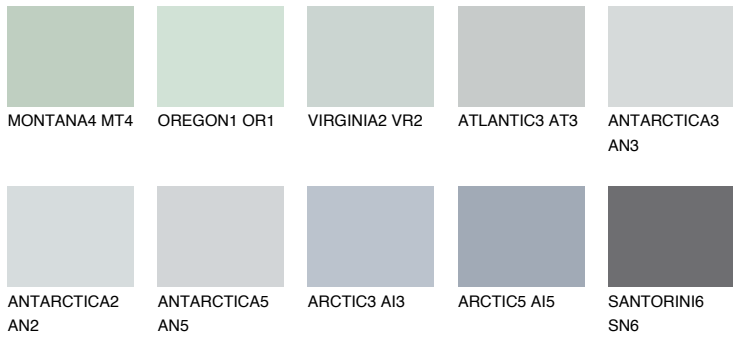

COLOUR DETAILS

ARCTIC1 AI1

64% **TSR** 61%

Matching colours

COLOURS

INTENSE

For more information on plasters and paints, go to www.ceresit.lv

*The presented colours refer to plasters and paints offered by Ceresit. Due to the use of digital techniques, the presented colours might not represent the original ones, thus they cannot be considered as a reliable colour presentation. We recommend checking the authentic colour samples.