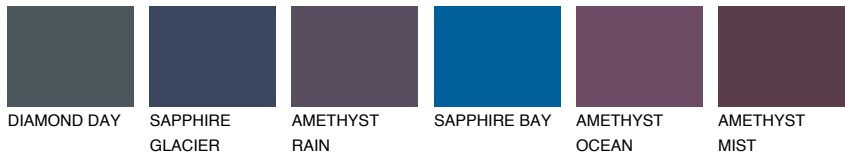

COLOUR DETAILS

ARCTIC1 AI1

64% **TSR** 61%

Matching colours

COLOURS

INTENSE

For more information on plasters and paints, go to www.ceresit.lv

*The presented colours refer to plasters and paints offered by Ceresit. Due to the use of digital techniques, the presented colours might not represent the original ones, thus they cannot be considered as a reliable colour presentation. We recommend checking the authentic colour samples.