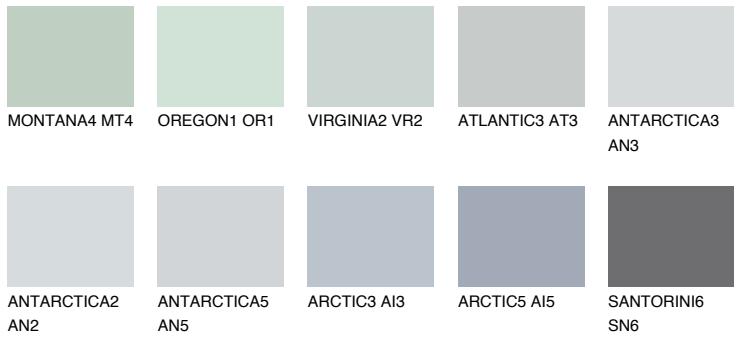

COLOUR DETAILS

ARCTIC1 AI1

64% **TSR** 61%

Matching colours

COLOURS

INTENSE

For more information on plasters and paints, go to www.ceresit.lv

*The presented colours refer to plasters and paints offered by Ceresit. Due to the use of digital techniques, the presented colours might not represent the original ones, thus they cannot be considered as a reliable colour presentation. We recommend checking the authentic colour samples.