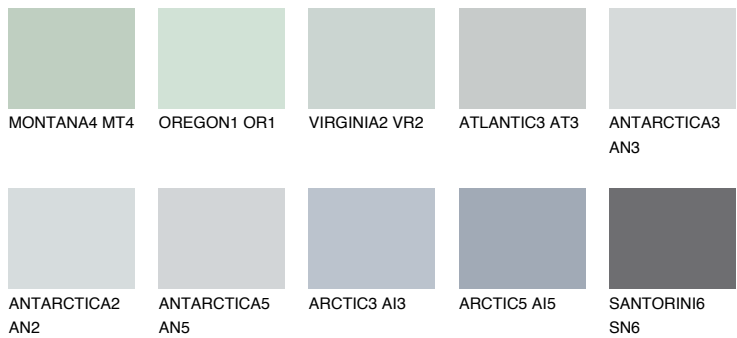

COLOUR DETAILS

ARCTIC1 AI1

64% **TSR** 61%

Matching colours

COLOURS

INTENSE

For more information on plasters and paints, go to www.ceresit.lv

*The presented colours refer to plasters and paints offered by Ceresit. Due to the use of digital techniques, the presented colours might not represent the original ones, thus they cannot be considered as a reliable colour presentation. We recommend checking the authentic colour samples.