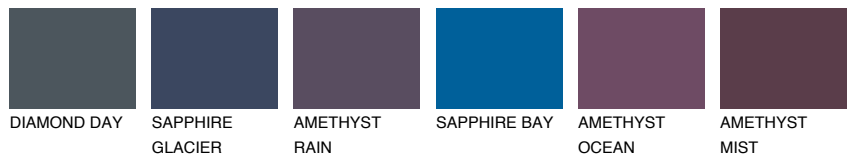

COLOUR DETAILS

ARCTIC1 AI1

64% **TSR** 61%

Matching colours

COLOURS

INTENSE

For more information on plasters and paints, go to www.ceresit.lv

*The presented colours refer to plasters and paints offered by Ceresit. Due to the use of digital techniques, the presented colours might not represent the original ones, thus they cannot be considered as a reliable colour presentation. We recommend checking the authentic colour samples.