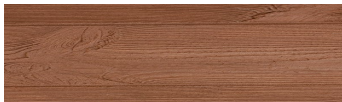

### Wood effect

WhiteBirch

SilverGrey

Bengal Teak

Kongo Wenge

SteelGrey

LightBeige

Norway Pine

AfricaEbony

Iberia Pine

DarkBrown

Canada Walnut

For more information on plasters and paints, go to [www.ceresit.lv](http://www.ceresit.lv)

\*The presented colours refer to plasters and paints offered by Ceresit. Due to the use of digital techniques, the presented colours might not represent the original ones, thus they cannot be considered as a reliable colour presentation. We recommend checking the authentic colour samples.