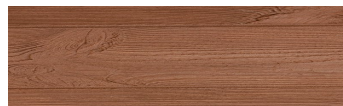

SilverGrey

Wood effect

Irish Oak

WhiteBirch

Bengal Teak

Kongo Wenge

SteelGrey

LightBeige

Norway Pine

AfricaEbony

Iberia Pine

DarkBrown

Canada Walnut

For more information on plasters and paints, go to
www.ceresit.lv

*The presented colours refer to plasters and paints offered by Ceresit. Due to the use of digital techniques, the presented colours might not represent the original ones, thus they cannot be considered as a reliable colour presentation. We recommend checking the authentic colour samples.