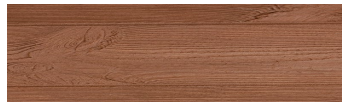

SilverGrey

Wood effect

Irish Oak

WhiteBirch

Bengal Teak

Kongo Wenge

SteelGrey

LightBeige

Norway Pine

AfricaEbony

Iberia Pine

DarkBrown

Canada Walnut

For more information on plasters and paints, go to www.ceresit.lv

*The presented colours refer to plasters and paints offered by Ceresit. Due to the use of digital techniques, the presented colours might not represent the original ones, thus they cannot be considered as a reliable colour presentation. We recommend checking the authentic colour samples.