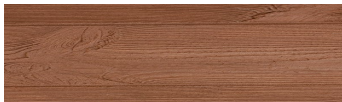

SilverGrey

Wood effect

Irish Oak

WhiteBirch

Bengal Teak

Kongo Wenge

SteelGrey

LightBeige

Norway Pine

AfricaEbony

Iberia Pine

DarkBrown

Canada Walnut

For more information on plasters and paints, go to www.ceresit.lv

*The presented colours refer to plasters and paints offered by Ceresit. Due to the use of digital techniques, the presented colours might not represent the original ones, thus they cannot be considered as a reliable colour presentation. We recommend checking the authentic colour samples.