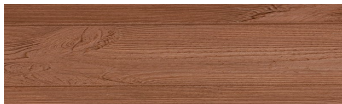

SilverGrey

Wood effect

Irish Oak

WhiteBirch

Bengal Teak

Kongo Wenge

SteelGrey

LightBeige

Norway Pine

AfricaEbony

Iberia Pine

DarkBrown

Canada Walnut

For more information on plasters and paints, go to www.ceresit.lv

*The presented colours refer to plasters and paints offered by Ceresit. Due to the use of digital techniques, the presented colours might not represent the original ones, thus they cannot be considered as a reliable colour presentation. We recommend checking the authentic colour samples.