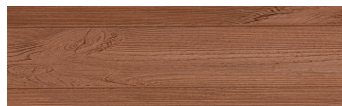

COLOUR DETAILS

Bengal Teak

Wood effect

Irish Oak

White Birch

Silver Grey

Kongo Wenge

Steel Grey

Light Beige

Norway Pine

Africa Ebony

Iberia Pine

Dark Brown

Canada Walnut

For more information on plasters and paints, go to
www.ceresit.lv

*The presented colours refer to plasters and paints offered by Ceresit. Due to the use of digital techniques, the presented colours might not represent the original ones, thus they cannot be considered as a reliable colour presentation. We recommend checking the authentic colour samples.