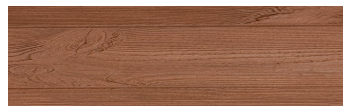

Bengal Teak

Wood effect

Irish Oak

White Birch

Silver Grey

Kongo Wenge

Steel Grey

Light Beige

Norway Pine

Africa Ebony

Iberia Pine

Dark Brown

Canada Walnut

For more information on plasters and paints, go to
www.ceresit.lv

*The presented colours refer to plasters and paints offered by Ceresit. Due to the use of digital techniques, the presented colours might not represent the original ones, thus they cannot be considered as a reliable colour presentation. We recommend checking the authentic colour samples.