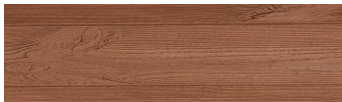

Kongo Wenge

Wood effect

Irish Oak

White Birch

Silver Grey

Bengal Teak

Steel Grey

Light Beige

Norway Pine

Africa Ebony

Iberia Pine

Dark Brown

Canada Walnut

For more information on plasters and paints, go to www.ceresit.lv

*The presented colours refer to plasters and paints offered by Ceresit. Due to the use of digital techniques, the presented colours might not represent the original ones, thus they cannot be considered as a reliable colour presentation. We recommend checking the authentic colour samples.