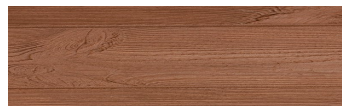

COLOUR DETAILS

SteelGrey

Wood effect

Irish Oak

WhiteBirch

SilverGrey

Bengal Teak

Kongo Wenge

LightBeige

Norway Pine

AfricaEbony

Iberia Pine

DarkBrown

Canada Walnut

For more information on plasters and paints, go to
www.ceresit.lv

*The presented colours refer to plasters and paints offered by Ceresit. Due to the use of digital techniques, the presented colours might not represent the original ones, thus they cannot be considered as a reliable colour presentation. We recommend checking the authentic colour samples.