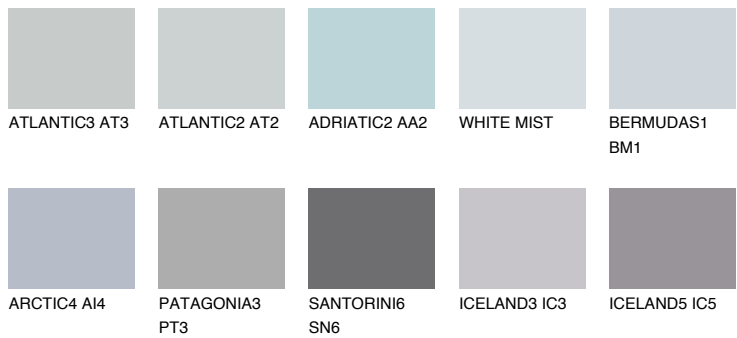

COLOUR DETAILS

ARCTIC2 AI2

63% **TSR** 65%

Matching colours

COLOURS

INTENSE

For more information on plasters and paints, go to www.ceresit.lv

*The presented colours refer to plasters and paints offered by Ceresit. Due to the use of digital techniques, the presented colours might not represent the original ones, thus they cannot be considered as a reliable colour presentation. We recommend checking the authentic colour samples.