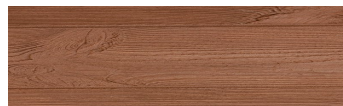

### Wood effect

Irish Oak

WhiteBirch

SilverGrey

Bengal Teak

Kongo Wenge

SteelGrey

Norway Pine

AfricaEbony

Iberia Pine

DarkBrown

Canada Walnut

For more information on plasters and paints, go to  
[www.ceresit.lv](http://www.ceresit.lv)

\*The presented colours refer to plasters and paints offered by Ceresit. Due to the use of digital techniques, the presented colours might not represent the original ones, thus they cannot be considered as a reliable colour presentation. We recommend checking the authentic colour samples.