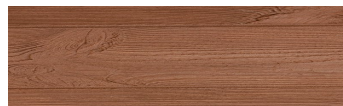

LightBeige

Wood effect

Irish Oak

WhiteBirch

SilverGrey

Bengal Teak

Kongo Wenge

SteelGrey

Norway Pine

AfricaEbony

Iberia Pine

DarkBrown

Canada Walnut

For more information on plasters and paints, go to www.ceresit.lv

*The presented colours refer to plasters and paints offered by Ceresit. Due to the use of digital techniques, the presented colours might not represent the original ones, thus they cannot be considered as a reliable colour presentation. We recommend checking the authentic colour samples.