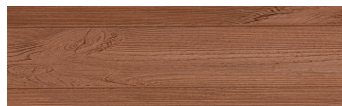

Norway Pine

Wood effect

Irish Oak

White Birch

Silver Grey

Bengal Teak

Kongo Wenge

Steel Grey

Light Beige

Africa Ebony

Iberia Pine

Dark Brown

Canada Walnut

For more information on plasters and paints, go to www.ceresit.lv

*The presented colours refer to plasters and paints offered by Ceresit. Due to the use of digital techniques, the presented colours might not represent the original ones, thus they cannot be considered as a reliable colour presentation. We recommend checking the authentic colour samples.