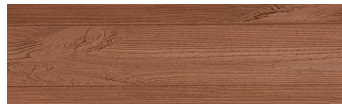

Norway Pine

Wood effect

Irish Oak

White Birch

Silver Grey

Bengal Teak

Kongo Wenge

Steel Grey

Light Beige

Africa Ebony

Iberia Pine

Dark Brown

Canada Walnut

For more information on plasters and paints, go to www.ceresit.lv

*The presented colours refer to plasters and paints offered by Ceresit. Due to the use of digital techniques, the presented colours might not represent the original ones, thus they cannot be considered as a reliable colour presentation. We recommend checking the authentic colour samples.