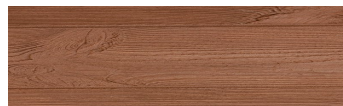

Norway Pine

Wood effect

Irish Oak

White Birch

Silver Grey

Bengal Teak

Kongo Wenge

Steel Grey

Light Beige

Africa Ebony

Iberia Pine

Dark Brown

Canada Walnut

For more information on plasters and paints, go to
www.ceresit.lv

*The presented colours refer to plasters and paints offered by Ceresit. Due to the use of digital techniques, the presented colours might not represent the original ones, thus they cannot be considered as a reliable colour presentation. We recommend checking the authentic colour samples.