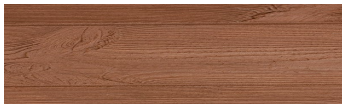

### Wood effect

Irish Oak

White Birch

Silver Grey

Bengal Teak

Kongo Wenge

Steel Grey

Light Beige

Africa Ebony

Iberia Pine

Dark Brown

Canada Walnut

For more information on plasters and paints, go to [www.ceresit.lv](http://www.ceresit.lv)

\*The presented colours refer to plasters and paints offered by Ceresit. Due to the use of digital techniques, the presented colours might not represent the original ones, thus they cannot be considered as a reliable colour presentation. We recommend checking the authentic colour samples.