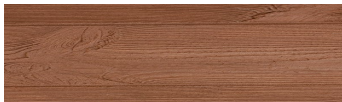

AfricaEbony

Wood effect

Irish Oak

WhiteBirch

SilverGrey

Bengal Teak

Kongo Wenge

SteelGrey

LightBeige

Norway Pine

Iberia Pine

DarkBrown

Canada Walnut

For more information on plasters and paints, go to www.ceresit.lv

*The presented colours refer to plasters and paints offered by Ceresit. Due to the use of digital techniques, the presented colours might not represent the original ones, thus they cannot be considered as a reliable colour presentation. We recommend checking the authentic colour samples.