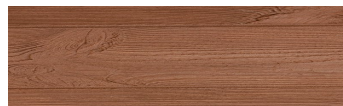

Africa Ebony

Wood effect

Irish Oak

White Birch

Silver Grey

Bengal Teak

Kongo Wenge

Steel Grey

Light Beige

Norway Pine

Iberia Pine

Dark Brown

Canada Walnut

For more information on plasters and paints, go to
www.ceresit.lv

*The presented colours refer to plasters and paints offered by Ceresit. Due to the use of digital techniques, the presented colours might not represent the original ones, thus they cannot be considered as a reliable colour presentation. We recommend checking the authentic colour samples.