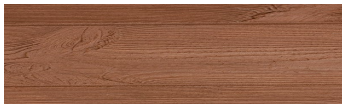

COLOUR DETAILS

Iberia Pine

Wood effect

Irish Oak

WhiteBirch

SilverGrey

Bengal Teak

Kongo Wenge

SteelGrey

LightBeige

Norway Pine

AfricaEbony

DarkBrown

Canada Walnut

For more information on plasters and paints, go to www.ceresit.lv

*The presented colours refer to plasters and paints offered by Ceresit. Due to the use of digital techniques, the presented colours might not represent the original ones, thus they cannot be considered as a reliable colour presentation. We recommend checking the authentic colour samples.