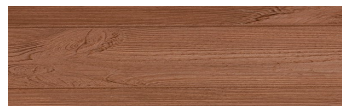

COLOUR DETAILS

Iberia Pine

Wood effect

Irish Oak

White Birch

Silver Grey

Bengal Teak

Kongo Wenge

Steel Grey

Light Beige

Norway Pine

Africa Ebony

Dark Brown

Canada Walnut

For more information on plasters and paints, go to
www.ceresit.lv

*The presented colours refer to plasters and paints offered by Ceresit. Due to the use of digital techniques, the presented colours might not represent the original ones, thus they cannot be considered as a reliable colour presentation. We recommend checking the authentic colour samples.