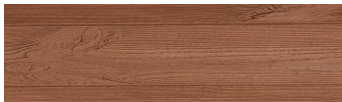

COLOUR DETAILS

Iberia Pine

Wood effect

Irish Oak

WhiteBirch

SilverGrey

Bengal Teak

Kongo Wenge

SteelGrey

LightBeige

Norway Pine

AfricaEbony

DarkBrown

Canada Walnut

For more information on plasters and paints, go to www.ceresit.lv

*The presented colours refer to plasters and paints offered by Ceresit. Due to the use of digital techniques, the presented colours might not represent the original ones, thus they cannot be considered as a reliable colour presentation. We recommend checking the authentic colour samples.