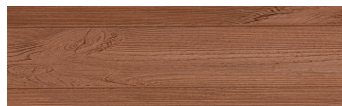

COLOUR DETAILS

DarkBrown

Wood effect

Irish Oak

WhiteBirch

SilverGrey

Bengal Teak

Kongo Wenge

SteelGrey

LightBeige

Norway Pine

AfricaEbony

Iberia Pine

Canada Walnut

For more information on plasters and paints, go to
www.ceresit.lv

*The presented colours refer to plasters and paints offered by Ceresit. Due to the use of digital techniques, the presented colours might not represent the original ones, thus they cannot be considered as a reliable colour presentation. We recommend checking the authentic colour samples.