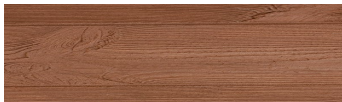

# COLOUR DETAILS

**DarkBrown**

**Wood effect**

Irish Oak

WhiteBirch

SilverGrey

Bengal Teak

Kongo Wenge

SteelGrey

LightBeige

Norway Pine

AfricaEbony

Iberia Pine

Canada Walnut

For more information on plasters and paints, go to [www.ceresit.lv](http://www.ceresit.lv)

\*The presented colours refer to plasters and paints offered by Ceresit. Due to the use of digital techniques, the presented colours might not represent the original ones, thus they cannot be considered as a reliable colour presentation. We recommend checking the authentic colour samples.