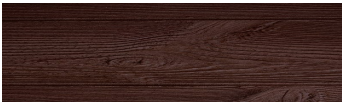

# COLOUR DETAILS

**DarkBrown**

**Wood effect**

Irish Oak

WhiteBirch

SilverGrey

Bengal Teak

Kongo Wenge

SteelGrey

LightBeige

Norway Pine

AfricaEbony

Iberia Pine

Canada Walnut

For more information on plasters and paints, go to [www.ceresit.lv](http://www.ceresit.lv)

\*The presented colours refer to plasters and paints offered by Ceresit. Due to the use of digital techniques, the presented colours might not represent the original ones, thus they cannot be considered as a reliable colour presentation. We recommend checking the authentic colour samples.