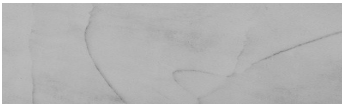

COLOUR DETAILS

**Sand texture in
Tokyo Graphite
colour**

Special concrete effect

Winter texture in Sydney Light colour

Ocean texture in Chicago Grey colour

Desert texture in Tokyo Graphite colour

Snow texture in Sydney Light colour

Cloud texture in Chicago Grey colour

Autumn texture in Chicago Grey and
Tokyo Graphite colours

Frost texture in Tokyo Graphite and
Sydney Light colours

Wave texture in Chicago Grey colour

For more information on plasters and paints, go to
www.ceresit.lv

Wind texture in Chicago Grey colour

Ice texture in Sydney Light colour

Lake texture in Sydney Light colour

Storm texture in Tokyo Graphite and Sydney Light colours

Rock texture in Sydney Light and Tokyo Graphite colours