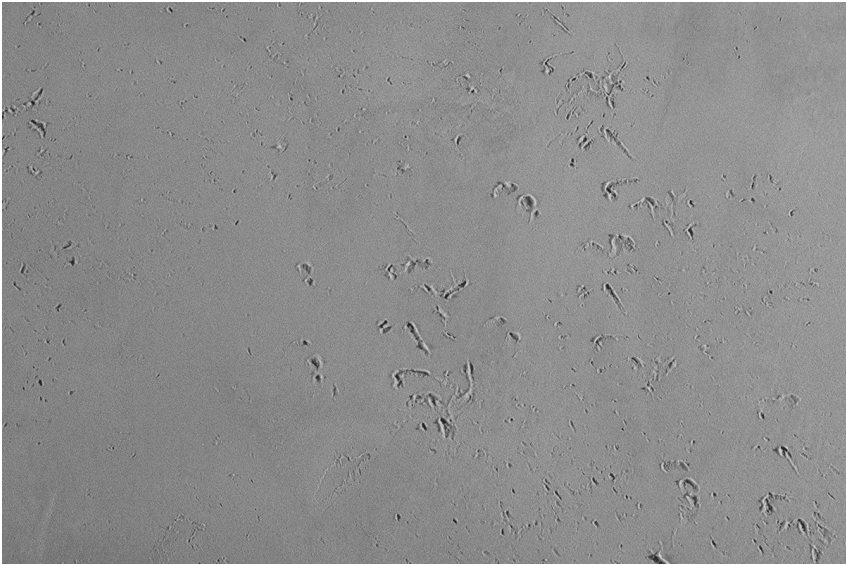

COLOUR DETAILS

**Sand texture in
Tokyo Graphite
colour**

Special concrete effect

Winter texture in Sydney Light colour

Ocean texture in Chicago Grey colour

Desert texture in Tokyo Graphite colour

Snow texture in Sydney Light colour

Cloud texture in Chicago Grey colour

Autumn texture in Chicago Grey and
Tokyo Graphite colours

Frost texture in Tokyo Graphite and
Sydney Light colours

Wave texture in Chicago Grey colour

For more information on plasters and paints, go to
www.ceresit.lv

Wind texture in Chicago Grey colour

Ice texture in Sydney Light colour

Lake texture in Sydney Light colour

Storm texture in Tokyo Graphite and Sydney Light colours

Rock texture in Sydney Light and Tokyo Graphite colours

Rain texture in Tokyo Graphite colour

For more information on plasters and paints, go to
www.ceresit.lv

*The presented colours refer to plasters and paints offered by Ceresit. Due to the use of digital techniques, the presented colours might not represent the original ones, thus they cannot be considered as a reliable colour presentation. We recommend checking the authentic colour samples.