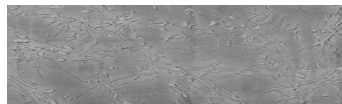

COLOUR DETAILS

**Sand texture in
Tokyo Graphite
colour**

Special concrete effect

Winter texture in Sydney Light colour

Ocean texture in Chicago Grey colour

Desert texture in Tokyo Graphite colour

Snow texture in Sydney Light colour

Cloud texture in Chicago Grey colour

Autumn texture in Chicago Grey and
Tokyo Graphite colours

Frost texture in Tokyo Graphite and
Sydney Light colours

Wave texture in Chicago Grey colour

For more information on plasters and paints, go to
www.ceresit.lv

Wind texture in Chicago Grey colour

Ice texture in Sydney Light colour

Lake texture in Sydney Light colour

Storm texture in Tokyo Graphite and Sydney Light colours

Rock texture in Sydney Light and Tokyo Graphite colours