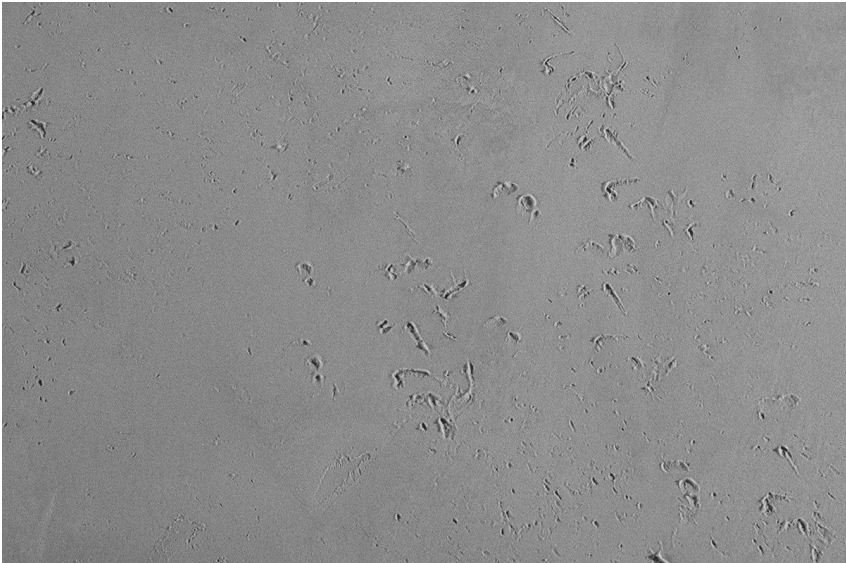

COLOUR DETAILS

Sand texture in Tokyo Graphite colour

Special concrete effect

Winter texture in Sydney Light colour

Ocean texture in Chicago Grey colour

Desert texture in Tokyo Graphite colour

Snow texture in Sydney Light colour

Cloud texture in Chicago Grey colour

Autumn texture in Chicago Grey and Tokyo Graphite colours

Frost texture in Tokyo Graphite and Sydney Light colours

Wave texture in Chicago Grey colour

For more information on plasters and paints, go to www.ceresit.lv

Wind texture in Chicago Grey colour

Ice texture in Sydney Light colour

Lake texture in Sydney Light colour

Storm texture in Tokyo Graphite and Sydney Light colours

Rock texture in Sydney Light and Tokyo Graphite colours

Rain texture in Tokyo Graphite colour

For more information on plasters and paints, go to
www.ceresit.lv

*The presented colours refer to plasters and paints offered by Ceresit. Due to the use of digital techniques, the presented colours might not represent the original ones, thus they cannot be considered as a reliable colour presentation. We recommend checking the authentic colour samples.