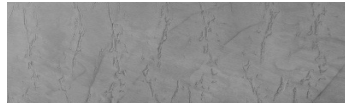

COLOUR DETAILS

**Sand texture in
Tokyo Graphite
colour**

Special concrete effect

Winter texture in Sydney Light colour

Ocean texture in Chicago Grey colour

Desert texture in Tokyo Graphite colour

Snow texture in Sydney Light colour

Cloud texture in Chicago Grey colour

Autumn texture in Chicago Grey and
Tokyo Graphite colours

Frost texture in Tokyo Graphite and
Sydney Light colours

Wave texture in Chicago Grey colour

For more information on plasters and paints, go to
www.ceresit.lv

Wind texture in Chicago Grey colour

Ice texture in Sydney Light colour

Lake texture in Sydney Light colour

Storm texture in Tokyo Graphite and Sydney Light colours

Rock texture in Sydney Light and Tokyo Graphite colours

Rain texture in Tokyo Graphite colour

For more information on plasters and paints, go to
www.ceresit.lv

*The presented colours refer to plasters and paints offered by Ceresit. Due to the use of digital techniques, the presented colours might not represent the original ones, thus they cannot be considered as a reliable colour presentation. We recommend checking the authentic colour samples.