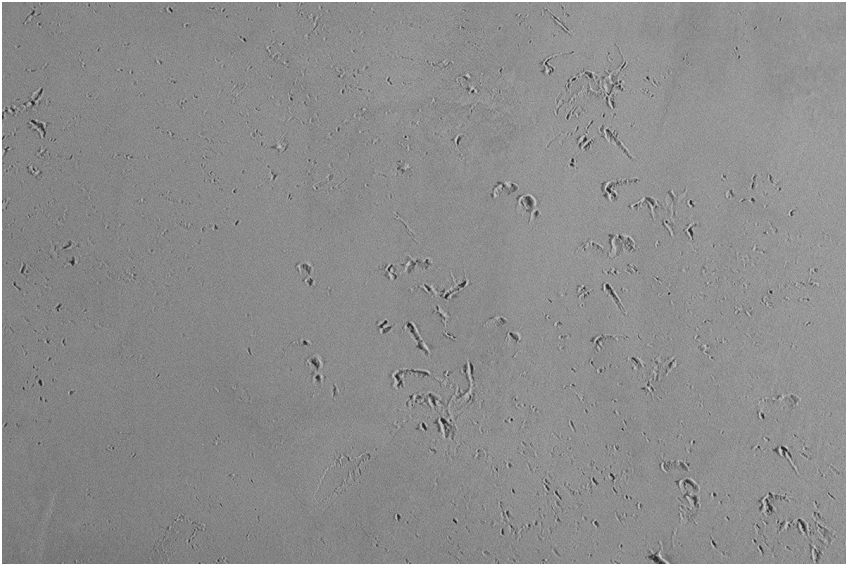

COLOUR DETAILS

Sand texture in Tokyo Graphite colour

Special concrete effect

Winter texture in Sydney Light colour

Ocean texture in Chicago Grey colour

Desert texture in Tokyo Graphite colour

Snow texture in Sydney Light colour

Cloud texture in Chicago Grey colour

Autumn texture in Chicago Grey and Tokyo Graphite colours

Frost texture in Tokyo Graphite and Sydney Light colours

Wave texture in Chicago Grey colour

For more information on plasters and paints, go to www.ceresit.lv

Wind texture in Chicago Grey colour

Ice texture in Sydney Light colour

Lake texture in Sydney Light colour

Storm texture in Tokyo Graphite and Sydney Light colours

Rock texture in Sydney Light and Tokyo Graphite colours

Rain texture in Tokyo Graphite colour

For more information on plasters and paints, go to
www.ceresit.lv

*The presented colours refer to plasters and paints offered by Ceresit. Due to the use of digital techniques, the presented colours might not represent the original ones, thus they cannot be considered as a reliable colour presentation. We recommend checking the authentic colour samples.