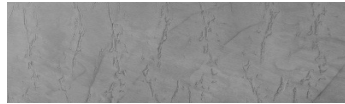

COLOUR DETAILS

Sand texture in Tokyo Graphite colour

Special concrete effect

Winter texture in Sydney Light colour

Ocean texture in Chicago Grey colour

Desert texture in Tokyo Graphite colour

Snow texture in Sydney Light colour

Cloud texture in Chicago Grey colour

Autumn texture in Chicago Grey and Tokyo Graphite colours

Frost texture in Tokyo Graphite and Sydney Light colours

Wave texture in Chicago Grey colour

For more information on plasters and paints, go to www.ceresit.lv

Wind texture in Chicago Grey colour

Ice texture in Sydney Light colour

Lake texture in Sydney Light colour

Storm texture in Tokyo Graphite and Sydney Light colours

Rock texture in Sydney Light and Tokyo Graphite colours

Rain texture in Tokyo Graphite colour

For more information on plasters and paints, go to
www.ceresit.lv

*The presented colours refer to plasters and paints offered by Ceresit. Due to the use of digital techniques, the presented colours might not represent the original ones, thus they cannot be considered as a reliable colour presentation. We recommend checking the authentic colour samples.