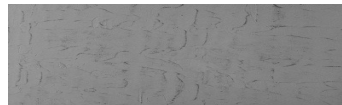

COLOUR DETAILS

**Sand texture in
Tokyo Graphite
colour**

Special concrete effect

Winter texture in Sydney Light colour

Ocean texture in Chicago Grey colour

Desert texture in Tokyo Graphite colour

Snow texture in Sydney Light colour

Cloud texture in Chicago Grey colour

Autumn texture in Chicago Grey and
Tokyo Graphite colours

Frost texture in Tokyo Graphite and
Sydney Light colours

Wave texture in Chicago Grey colour

For more information on plasters and paints, go to
www.ceresit.lv