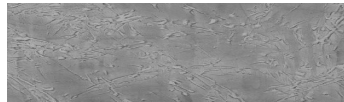

COLOUR DETAILS

**Sand texture in
Tokyo Graphite
colour**

Special concrete effect

Winter texture in Sydney Light colour

Ocean texture in Chicago Grey colour

Desert texture in Tokyo Graphite colour

Snow texture in Sydney Light colour

Cloud texture in Chicago Grey colour

Autumn texture in Chicago Grey and
Tokyo Graphite colours

Frost texture in Tokyo Graphite and
Sydney Light colours

Wave texture in Chicago Grey colour

For more information on plasters and paints, go to
www.ceresit.lv

Wind texture in Chicago Grey colour

Ice texture in Sydney Light colour

Lake texture in Sydney Light colour

Storm texture in Tokyo Graphite and Sydney Light colours

Rock texture in Sydney Light and Tokyo Graphite colours

Rain texture in Tokyo Graphite colour

For more information on plasters and paints, go to
www.ceresit.lv

*The presented colours refer to plasters and paints offered by Ceresit. Due to the use of digital techniques, the presented colours might not represent the original ones, thus they cannot be considered as a reliable colour presentation. We recommend checking the authentic colour samples.