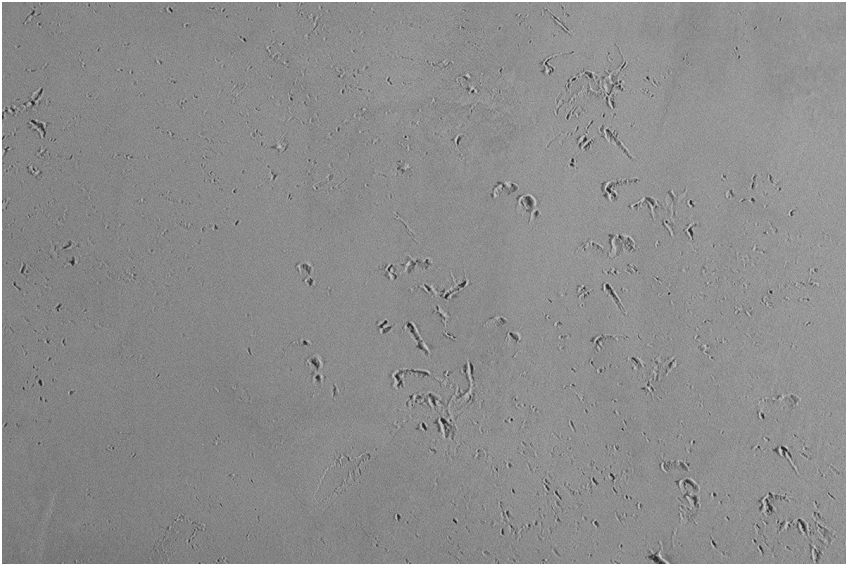

# COLOUR DETAILS

**Sand texture in  
Tokyo Graphite  
colour**

## Special concrete effect

Winter texture in Sydney Light colour

Ocean texture in Chicago Grey colour

Desert texture in Tokyo Graphite colour

Snow texture in Sydney Light colour

Cloud texture in Chicago Grey colour

Autumn texture in Chicago Grey and  
Tokyo Graphite colours

Frost texture in Tokyo Graphite and  
Sydney Light colours

Wave texture in Chicago Grey colour

For more information on plasters and paints, go to  
[www.ceresit.lv](http://www.ceresit.lv)

Wind texture in Chicago Grey colour

Ice texture in Sydney Light colour

Lake texture in Sydney Light colour

Storm texture in Tokyo Graphite and Sydney Light colours

Rock texture in Sydney Light and Tokyo Graphite colours