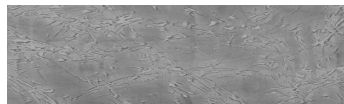

# COLOUR DETAILS

**Sand texture in  
Tokyo Graphite  
colour**

## Special concrete effect

Winter texture in Sydney Light colour

Ocean texture in Chicago Grey colour

Desert texture in Tokyo Graphite colour

Snow texture in Sydney Light colour

Cloud texture in Chicago Grey colour

Autumn texture in Chicago Grey and  
Tokyo Graphite colours

Frost texture in Tokyo Graphite and  
Sydney Light colours

Wave texture in Chicago Grey colour

For more information on plasters and paints, go to  
[www.ceresit.lv](http://www.ceresit.lv)

Wind texture in Chicago Grey colour

Ice texture in Sydney Light colour

Lake texture in Sydney Light colour

Storm texture in Tokyo Graphite and Sydney Light colours

Rock texture in Sydney Light and Tokyo Graphite colours