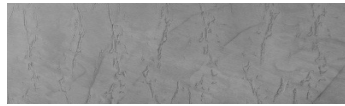

COLOUR DETAILS

**Winter texture in
Sydney Light colour**

Special concrete effect

Sand texture in Tokyo Graphite colour

Ocean texture in Chicago Grey colour

Desert texture in Tokyo Graphite colour

Snow texture in Sydney Light colour

Cloud texture in Chicago Grey colour

Autumn texture in Chicago Grey and
Tokyo Graphite colours

Frost texture in Tokyo Graphite and
Sydney Light colours

Wave texture in Chicago Grey colour

Wind texture in Chicago Grey colour

Ice texture in Sydney Light colour

Lake texture in Sydney Light colour

Storm texture in Tokyo Graphite and
Sydney Light colours

For more information on plasters and paints, go to
www.ceresit.lv

*The presented colours refer to plasters and paints offered by Ceresit. Due to the use of digital techniques, the presented colours might not represent the original ones, thus they cannot be considered as a reliable colour presentation. We recommend checking the authentic colour samples.

Rock texture in Sydney Light and Tokyo Graphite colours

Rain texture in Tokyo Graphite colour

For more information on plasters and paints, go to
www.ceresit.lv

*The presented colours refer to plasters and paints offered by Ceresit. Due to the use of digital techniques, the presented colours might not represent the original ones, thus they cannot be considered as a reliable colour presentation. We recommend checking the authentic colour samples.