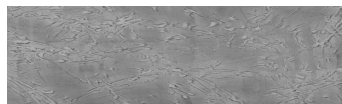

# COLOUR DETAILS

**Winter texture in Sydney Light colour**

## Special concrete effect

Sand texture in Tokyo Graphite colour

Ocean texture in Chicago Grey colour

Desert texture in Tokyo Graphite colour

Snow texture in Sydney Light colour

Cloud texture in Chicago Grey colour

Autumn texture in Chicago Grey and Tokyo Graphite colours

Frost texture in Tokyo Graphite and Sydney Light colours

Wave texture in Chicago Grey colour

Wind texture in Chicago Grey colour

Ice texture in Sydney Light colour

Lake texture in Sydney Light colour

Storm texture in Tokyo Graphite and Sydney Light colours

For more information on plasters and paints, go to [www.ceresit.lv](http://www.ceresit.lv)

\*The presented colours refer to plasters and paints offered by Ceresit. Due to the use of digital techniques, the presented colours might not represent the original ones, thus they cannot be considered as a reliable colour presentation. We recommend checking the authentic colour samples.