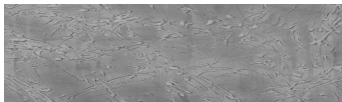

# COLOUR DETAILS

**Ocean texture in Chicago Grey colour**

### Special concrete effect

Sand texture in Tokyo Graphite colour

Winter texture in Sydney Light colour

Desert texture in Tokyo Graphite colour

Snow texture in Sydney Light colour

Cloud texture in Chicago Grey colour

Autumn texture in Chicago Grey and Tokyo Graphite colours

Frost texture in Tokyo Graphite and Sydney Light colours

Wave texture in Chicago Grey colour

Wind texture in Chicago Grey colour

Ice texture in Sydney Light colour

Lake texture in Sydney Light colour

Storm texture in Tokyo Graphite and Sydney Light colours

For more information on plasters and paints, go to [www.ceresit.lv](http://www.ceresit.lv)

\*The presented colours refer to plasters and paints offered by Ceresit. Due to the use of digital techniques, the presented colours might not represent the original ones, thus they cannot be considered as a reliable colour presentation. We recommend checking the authentic colour samples.