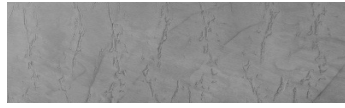

COLOUR DETAILS

Desert texture in Tokyo Graphite colour

Special concrete effect

Sand texture in Tokyo Graphite colour

Winter texture in Sydney Light colour

Ocean texture in Chicago Grey colour

Snow texture in Sydney Light colour

Cloud texture in Chicago Grey colour

Autumn texture in Chicago Grey and Tokyo Graphite colours

Frost texture in Tokyo Graphite and Sydney Light colours

Wave texture in Chicago Grey colour

For more information on plasters and paints, go to www.ceresit.lv

Wind texture in Chicago Grey colour

Ice texture in Sydney Light colour

Lake texture in Sydney Light colour

Storm texture in Tokyo Graphite and Sydney Light colours

Rock texture in Sydney Light and Tokyo Graphite colours

Rain texture in Tokyo Graphite colour

For more information on plasters and paints, go to
www.ceresit.lv

*The presented colours refer to plasters and paints offered by Ceresit. Due to the use of digital techniques, the presented colours might not represent the original ones, thus they cannot be considered as a reliable colour presentation. We recommend checking the authentic colour samples.