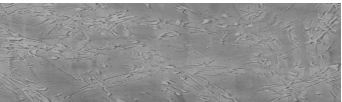

# COLOUR DETAILS

**Desert texture in Tokyo Graphite colour**

### Special concrete effect

Sand texture in Tokyo Graphite colour

Winter texture in Sydney Light colour

Ocean texture in Chicago Grey colour

Snow texture in Sydney Light colour

Cloud texture in Chicago Grey colour

Autumn texture in Chicago Grey and Tokyo Graphite colours

Frost texture in Tokyo Graphite and Sydney Light colours

Wave texture in Chicago Grey colour

For more information on plasters and paints, go to [www.ceresit.lv](http://www.ceresit.lv)

Wind texture in Chicago Grey colour

Ice texture in Sydney Light colour

Lake texture in Sydney Light colour

Storm texture in Tokyo Graphite and Sydney Light colours

Rock texture in Sydney Light and Tokyo Graphite colours