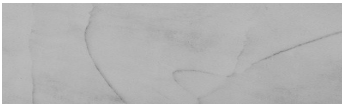

COLOUR DETAILS

Desert texture in Tokyo Graphite colour

Special concrete effect

Sand texture in Tokyo Graphite colour

Winter texture in Sydney Light colour

Ocean texture in Chicago Grey colour

Snow texture in Sydney Light colour

Cloud texture in Chicago Grey colour

Autumn texture in Chicago Grey and Tokyo Graphite colours

Frost texture in Tokyo Graphite and Sydney Light colours

Wave texture in Chicago Grey colour

For more information on plasters and paints, go to www.ceresit.lv

Wind texture in Chicago Grey colour

Ice texture in Sydney Light colour

Lake texture in Sydney Light colour

Storm texture in Tokyo Graphite and Sydney Light colours

Rock texture in Sydney Light and Tokyo Graphite colours