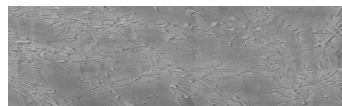

# COLOUR DETAILS

**Snow texture in  
Sydney Light colour**

## Special concrete effect

Sand texture in Tokyo Graphite colour

Winter texture in Sydney Light colour

Ocean texture in Chicago Grey colour

Desert texture in Tokyo Graphite colour

Cloud texture in Chicago Grey colour

Autumn texture in Chicago Grey and Tokyo Graphite colours

Frost texture in Tokyo Graphite and Sydney Light colours

Wave texture in Chicago Grey colour

Wind texture in Chicago Grey colour

Ice texture in Sydney Light colour

Lake texture in Sydney Light colour

Storm texture in Tokyo Graphite and Sydney Light colours

For more information on plasters and paints, go to  
[www.ceresit.lv](http://www.ceresit.lv)

\*The presented colours refer to plasters and paints offered by Ceresit. Due to the use of digital techniques, the presented colours might not represent the original ones, thus they cannot be considered as a reliable colour presentation. We recommend checking the authentic colour samples.