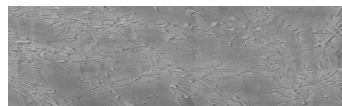

## Snow texture in Sydney Light colour

### Special concrete effect

Sand texture in Tokyo Graphite colour

Winter texture in Sydney Light colour

Ocean texture in Chicago Grey colour

Desert texture in Tokyo Graphite colour

Cloud texture in Chicago Grey colour

Autumn texture in Chicago Grey and Tokyo Graphite colours

Frost texture in Tokyo Graphite and Sydney Light colours

Wave texture in Chicago Grey colour

Wind texture in Chicago Grey colour

Ice texture in Sydney Light colour

Lake texture in Sydney Light colour

Storm texture in Tokyo Graphite and Sydney Light colours

For more information on plasters and paints, go to [www.ceresit.lv](http://www.ceresit.lv)

\*The presented colours refer to plasters and paints offered by Ceresit. Due to the use of digital techniques, the presented colours might not represent the original ones, thus they cannot be considered as a reliable colour presentation. We recommend checking the authentic colour samples.