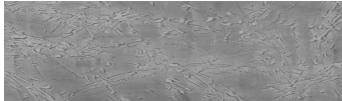

# COLOUR DETAILS

**Autumn texture in Chicago Grey and Tokyo Graphite colours**

### Special concrete effect

Sand texture in Tokyo Graphite colour

Winter texture in Sydney Light colour

Ocean texture in Chicago Grey colour

Desert texture in Tokyo Graphite colour

Snow texture in Sydney Light colour

Cloud texture in Chicago Grey colour

Frost texture in Tokyo Graphite and Sydney Light colours

Wave texture in Chicago Grey colour

For more information on plasters and paints, go to [www.ceresit.lv](http://www.ceresit.lv)

Wind texture in Chicago Grey colour

Ice texture in Sydney Light colour

Lake texture in Sydney Light colour

Storm texture in Tokyo Graphite and Sydney Light colours

Rock texture in Sydney Light and Tokyo Graphite colours