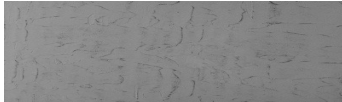

# COLOUR DETAILS

**Autumn texture in Chicago Grey and Tokyo Graphite colours**

### Special concrete effect

Sand texture in Tokyo Graphite colour

Winter texture in Sydney Light colour

Ocean texture in Chicago Grey colour

Desert texture in Tokyo Graphite colour

Snow texture in Sydney Light colour

Cloud texture in Chicago Grey colour

Frost texture in Tokyo Graphite and Sydney Light colours

Wave texture in Chicago Grey colour

For more information on plasters and paints, go to [www.ceresit.lv](http://www.ceresit.lv)

\*The presented colours refer to plasters and paints offered by Ceresit. Due to the use of digital techniques, the presented colours might not represent the original ones, thus they cannot be considered as a reliable colour presentation. We recommend checking the authentic colour samples.