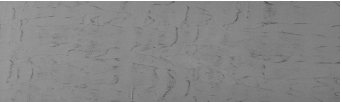

# COLOUR DETAILS

**Autumn texture in Chicago Grey and Tokyo Graphite colours**

### Special concrete effect

Sand texture in Tokyo Graphite colour

Winter texture in Sydney Light colour

Ocean texture in Chicago Grey colour

Desert texture in Tokyo Graphite colour

Snow texture in Sydney Light colour

Cloud texture in Chicago Grey colour

Frost texture in Tokyo Graphite and Sydney Light colours

Wave texture in Chicago Grey colour

For more information on plasters and paints, go to [www.ceresit.lv](http://www.ceresit.lv)

\*The presented colours refer to plasters and paints offered by Ceresit. Due to the use of digital techniques, the presented colours might not represent the original ones, thus they cannot be considered as a reliable colour presentation. We recommend checking the authentic colour samples.