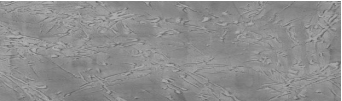

# COLOUR DETAILS

**Autumn texture in Chicago Grey and Tokyo Graphite colours**

### Special concrete effect

Sand texture in Tokyo Graphite colour

Winter texture in Sydney Light colour

Ocean texture in Chicago Grey colour

Desert texture in Tokyo Graphite colour

Snow texture in Sydney Light colour

Cloud texture in Chicago Grey colour

Frost texture in Tokyo Graphite and Sydney Light colours

Wave texture in Chicago Grey colour

For more information on plasters and paints, go to [www.ceresit.lv](http://www.ceresit.lv)

Wind texture in Chicago Grey colour

Ice texture in Sydney Light colour

Lake texture in Sydney Light colour

Storm texture in Tokyo Graphite and Sydney Light colours

Rock texture in Sydney Light and Tokyo Graphite colours