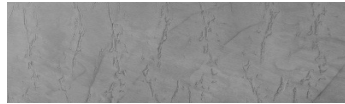

COLOUR DETAILS

Autumn texture in Chicago Grey and Tokyo Graphite colours

Special concrete effect

Sand texture in Tokyo Graphite colour

Winter texture in Sydney Light colour

Ocean texture in Chicago Grey colour

Desert texture in Tokyo Graphite colour

Snow texture in Sydney Light colour

Cloud texture in Chicago Grey colour

Frost texture in Tokyo Graphite and Sydney Light colours

Wave texture in Chicago Grey colour

Wind texture in Chicago Grey colour

Ice texture in Sydney Light colour

Lake texture in Sydney Light colour

Storm texture in Tokyo Graphite and Sydney Light colours

Rock texture in Sydney Light and Tokyo Graphite colours

Rain texture in Tokyo Graphite colour

For more information on plasters and paints, go to
www.ceresit.lv

*The presented colours refer to plasters and paints offered by Ceresit. Due to the use of digital techniques, the presented colours might not represent the original ones, thus they cannot be considered as a reliable colour presentation. We recommend checking the authentic colour samples.