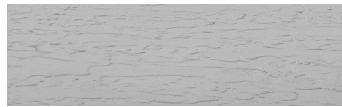

COLOUR DETAILS

**Frost texture in
Tokyo Graphite and
Sydney Light colours**

Special concrete effect

Sand texture in Tokyo Graphite colour

Winter texture in Sydney Light colour

Ocean texture in Chicago Grey colour

Desert texture in Tokyo Graphite colour

Snow texture in Sydney Light colour

Cloud texture in Chicago Grey colour

Autumn texture in Chicago Grey and
Tokyo Graphite colours

Wave texture in Chicago Grey colour

Wind texture in Chicago Grey colour

Ice texture in Sydney Light colour

Lake texture in Sydney Light colour

Storm texture in Tokyo Graphite and Sydney Light colours

Rock texture in Sydney Light and Tokyo Graphite colours