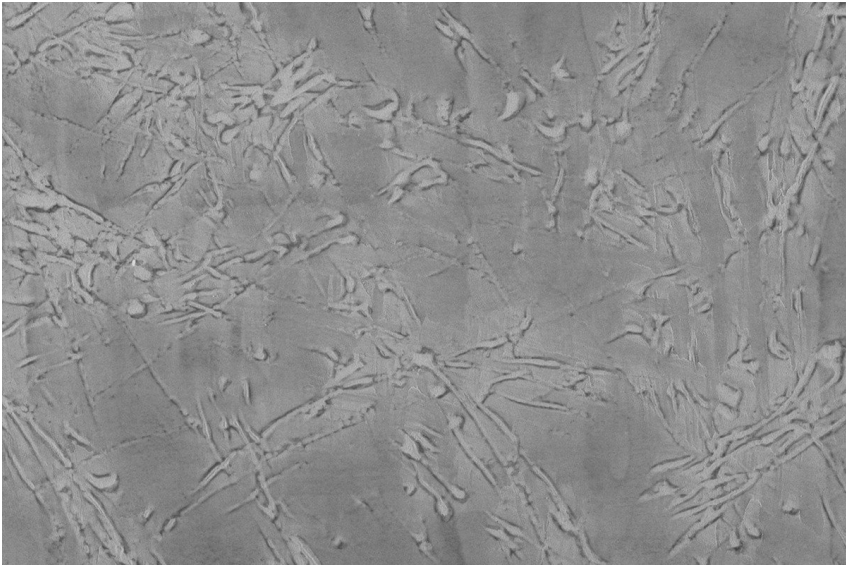

COLOUR DETAILS

**Frost texture in
Tokyo Graphite and
Sydney Light colours**

Special concrete effect

Sand texture in Tokyo Graphite colour

Winter texture in Sydney Light colour

Ocean texture in Chicago Grey colour

Desert texture in Tokyo Graphite colour

Snow texture in Sydney Light colour

Cloud texture in Chicago Grey colour

Autumn texture in Chicago Grey and Tokyo Graphite colours

Wave texture in Chicago Grey colour

Wind texture in Chicago Grey colour

Ice texture in Sydney Light colour

Lake texture in Sydney Light colour

Storm texture in Tokyo Graphite and Sydney Light colours

Rock texture in Sydney Light and Tokyo Graphite colours

Rain texture in Tokyo Graphite colour

For more information on plasters and paints, go to
www.ceresit.lv

*The presented colours refer to plasters and paints offered by Ceresit. Due to the use of digital techniques, the presented colours might not represent the original ones, thus they cannot be considered as a reliable colour presentation. We recommend checking the authentic colour samples.