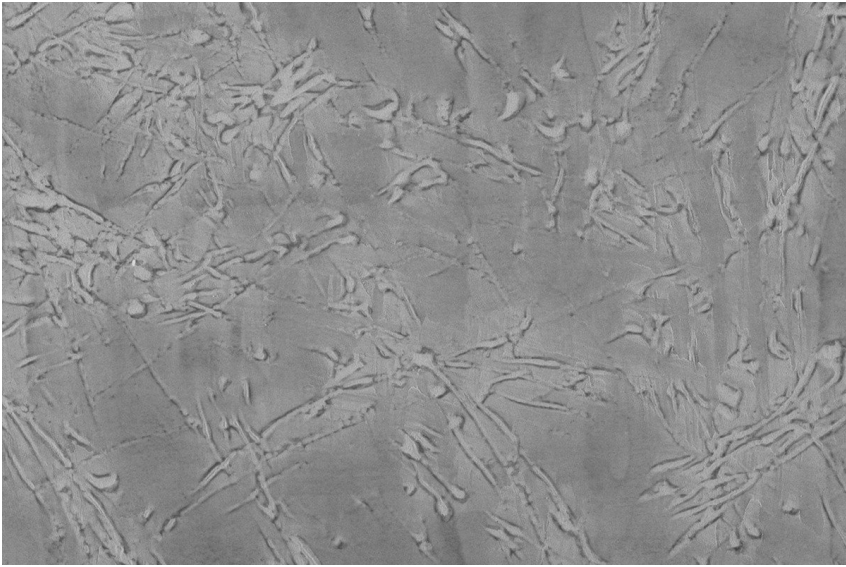

COLOUR DETAILS

**Frost texture in
Tokyo Graphite and
Sydney Light colours**

Special concrete effect

Sand texture in Tokyo Graphite colour

Winter texture in Sydney Light colour

Ocean texture in Chicago Grey colour

Desert texture in Tokyo Graphite colour

Snow texture in Sydney Light colour

Cloud texture in Chicago Grey colour

Autumn texture in Chicago Grey and
Tokyo Graphite colours

Wave texture in Chicago Grey colour

Wind texture in Chicago Grey colour

Ice texture in Sydney Light colour

Lake texture in Sydney Light colour

Storm texture in Tokyo Graphite and Sydney Light colours

Rock texture in Sydney Light and Tokyo Graphite colours

Rain texture in Tokyo Graphite colour

For more information on plasters and paints, go to
www.ceresit.lv

*The presented colours refer to plasters and paints offered by Ceresit. Due to the use of digital techniques, the presented colours might not represent the original ones, thus they cannot be considered as a reliable colour presentation. We recommend checking the authentic colour samples.